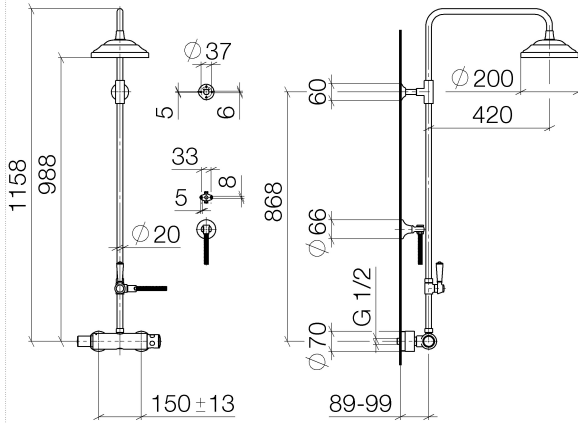

**MADISON Showerpipe with shower thermostat without hand shower - Brushed Durabronz (23kt Gold)**

MADISON

34 459 360

- shower with fixed riser projection 420mm
- rain shower Ø 200 mm
- rain shower with anti-scale system
- max. rainshower flow 14 l/min
- Function from: 8 l/min
- rotary diverter for fixed-riser shower/hand shower
- height of fittings up to rain shower (bottom edge) 985mm
- height of fittings up to top edge of elbow 1160mm
- two-part push-on rosette Ø 65 mm
- rosette for shower holder Ø 65mm
- rosette for wall mounting Ø 60mm
- gauge 150 mm - 13 mm
- metal shower hose 1250mm with integrated anti-twist protection
- 1/2" connection
- Pipe diameter 20 mm

Intrinsic protection against back flow.

NOTE: The handles must be ordered separately from the fittings!

34 459 360  
1:10

**Flow rate chart**

**Certificates**

LGA\_38665.

MADISON Showerpipe with shower thermostat without hand shower - Brushed  
Durabronz (23kt Gold)

## Spare parts list

No.	Item Number	Name	Quantity used	Delivery time
1	04 12 05 038 01-28	shower	1	60
2	04 28 22 101 20-28	spout	1	20
3	90 14 10 011 00 90	seal	1	2
4	90 17 11 037 01-28	holder	1	-
Spare part can no longer be ordered, please order the replacement item				
5	90 28 22 104 00-28	pipe	1	-
Spare part can no longer be ordered, please order the replacement item				
6	90 17 09 045 01-28	diverter	1	-
Spare part can no longer be ordered, please order the replacement item				
7	09 30 30 064-28	screw	1	20
8	09 18 20 011-28	base	1	20
9	09 28 22 013 90	pipe	1	2
10	11 170 370-28	MADISON Lever insert - Brushed Durabronz (23kt Gold)	1	20
11	09 30 30 062-28	screw	1	20
12	09 14 10 122 90	seal	1	2
13	28 104 970-28	Metal shower hose 1/2" x 1/2" x 1250 mm - Brushed Durabronz (23kt Gold)	1	10
14	28 050 410-28	holder	1	60
15	90 28 22 103 00-28	pipe	1	-
Spare part can no longer be ordered, please order the replacement item				
16	90 14 20 002 00 90	seal	1	2
17	04 17 01 044 01-28	fitting	1	20